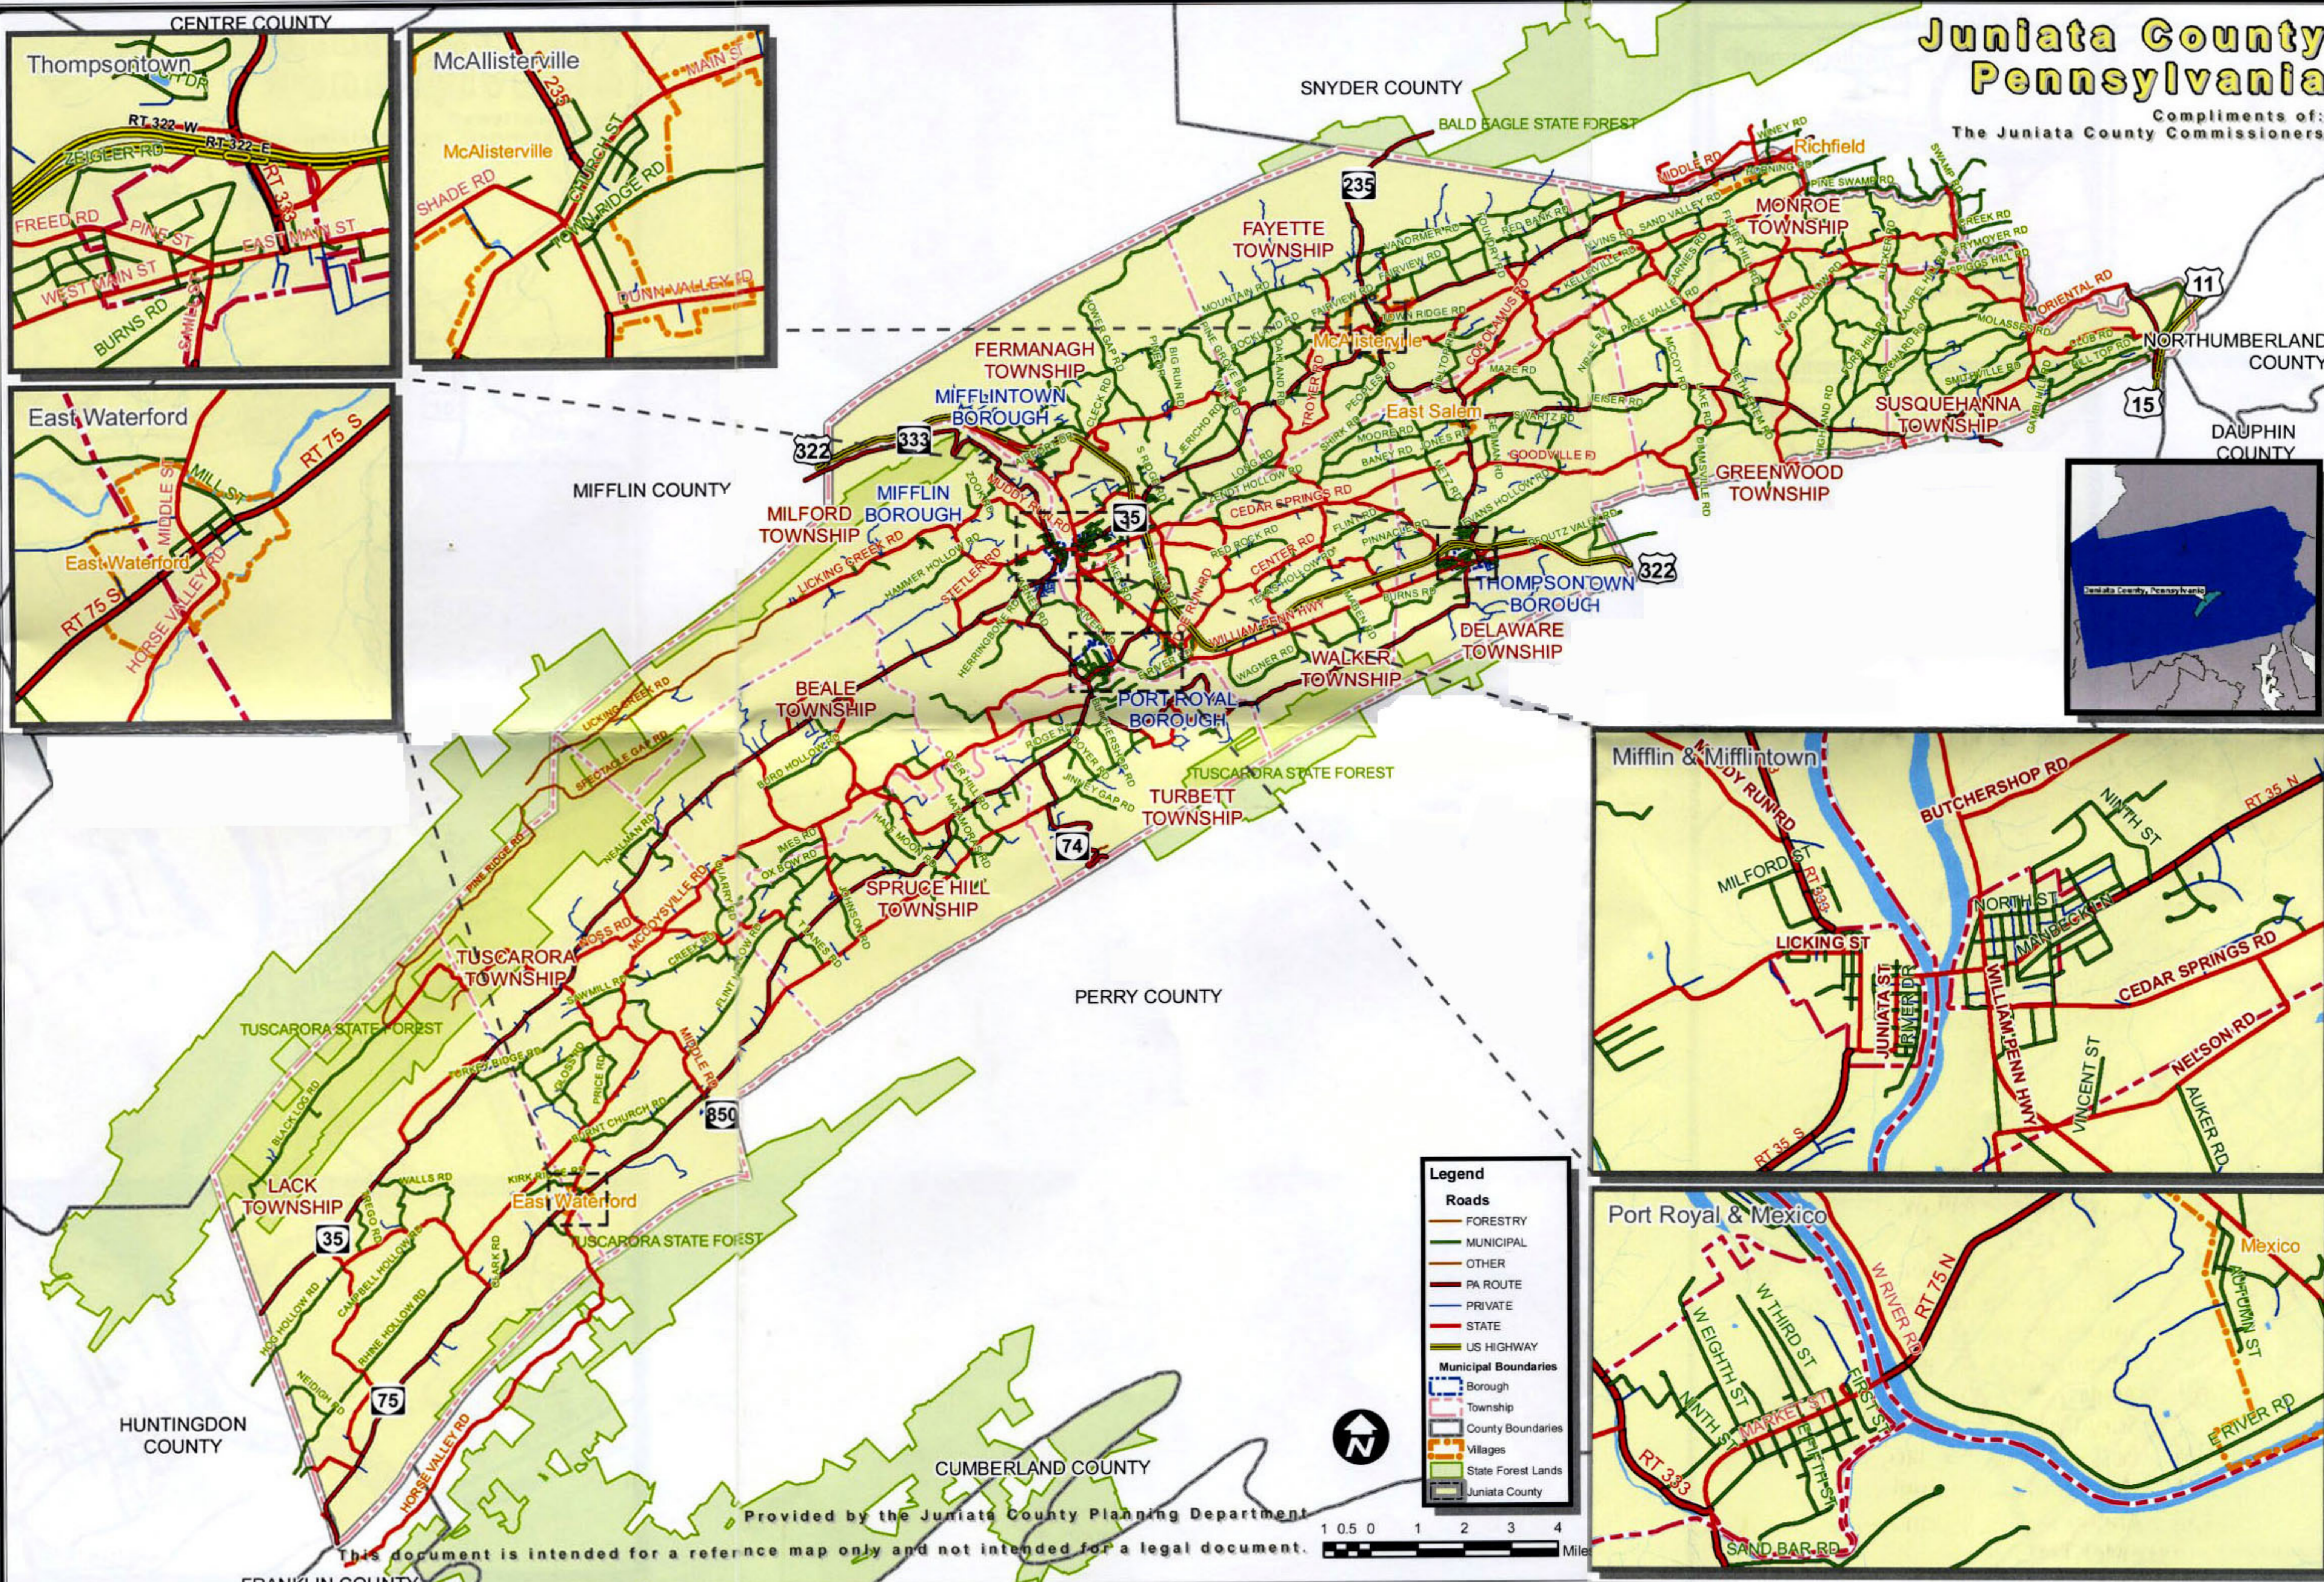

# Juniata County Pennsylvania

Compliments of:  
The Juniata County Commissioners

**Legend**

**Roads**

- FORESTRY
- MUNICIPAL
- OTHER
- PA ROUTE
- PRIVATE
- STATE
- US HIGHWAY

**Municipal Boundaries**

- Borough
- Township
- County Boundaries
- Villages
- State Forest Lands
- Juniata County

Provided by the Juniata County Planning Department  
This document is intended for a reference map only and not intended for a legal document.